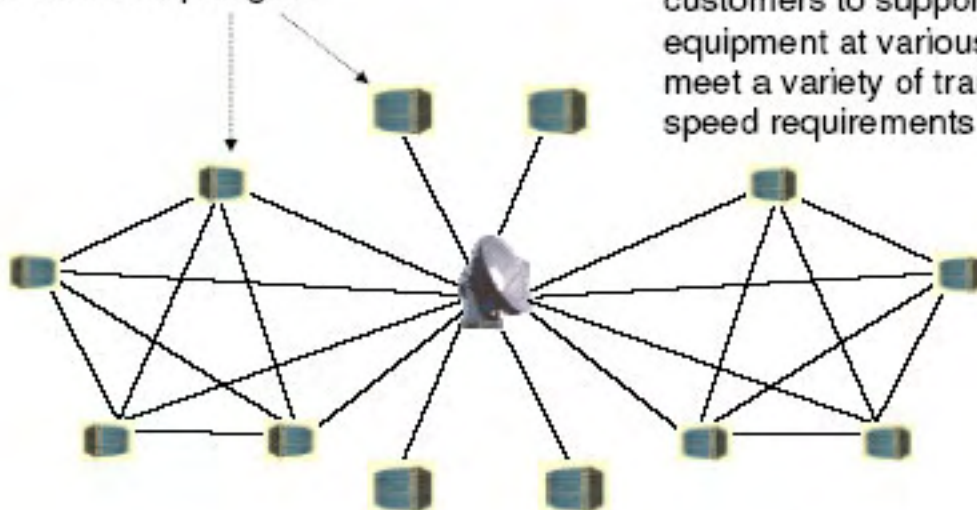

The iDirect Technologies Mesh Solution

The ability to deliver broadband access to all your facilities is a critical component in your organizations productivity and efficiency. However, individual site requirements can be as diverse as their locations. Geographically dispersed facilities have various requirements - customers need a partner who can meet the distinct needs of their clients quickly and cost effectively.

The iDirect mesh satellite network was designed to meet the various communications requirements of multiple remote locations on one network. With iDirect's ability to simultaneously support both mesh and star topology on the same network, customers can deploy a solution to meet the exact requirements of each individual site.

The iDirect Mesh Topology

The iDirect mesh network can support simultaneous mesh and star topologies

The iDirect system allows customers to support different equipment at various facilities and meet a variety of transmission speed requirements on the same

The ability to meet different user requirements at individual locations means customers can meet virtually any communications challenge via Satellite connection, regardless of location, or network constraints. The iDirect Mesh Solution allows customers to: